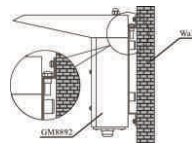

Standard Specification

Model	GM8892	GM8895
INDICATOR POWER		
Power Supply	90V ~ 260V AC 50Hz(or 60Hz)±2%	90V ~ 260V AC 50Hz(or 60Hz)±2%
Power Consume	20W	40W
DISPLAY		
Display	6 digits, 7 segments, Ultra bright LED	6 digits, 7 segments, Ultra bright LED
Digits Size	2.5"	5.0"
LED Indicators	3 LED, Gross, Net, Motion	3 LED, Gross, Net, Motion
Visible angle	10 degree to 170 degree	10 degree to 170 degree
ENVIRONMENTAL		
Operating Temperature	-10°C to 40°C	-10°C to 40°C
Storage Temperature	-25°C to 70°C	-25°C to 70°C
Humidity	90% R.H without dew	90% R.H without dew
IP Level	IP65	IP65
MECHANICAL DATA		
Dimensions with sun shelter	582×228×200 (L×W×H)	905×295×258 (L×W×H)
Dimensions without sun shelter	578×226×76 (L×W×H)	900×280×107 (L×W×H)
Weight	Approx. 8kgs	Approx. 16kgs
Certification	CE	CE
Enclosure	stainless steel	stainless steel
COMMUNICATION		
Interface	RS485/RS232; Current Circle; Wireless(Optional)	
INDICATOR SUPPORTED		

AD-4321, AD-4323, TOLEDO&Fairbanks, R2500, UMC600, GSE50 serial, Rinstrum, WI-125, WI-127, DF1500

Dimensions

Unit:mm

GM8892