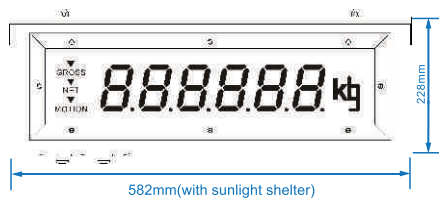

Standard Specification

Model	GM8892	GM8895
INDICATOR POWER		
Power Supply	90V ~ 260V AC 50Hz(or 60Hz)±2%	90V ~ 260V AC 50Hz(or 60Hz)±2%
Power Consume	20W	40W
DISPLAY		
Display	6 digits, 7 segments, Ultra bright LED	6 digits, 7 segments, Ultra bright LED
Digits Size	2.5"	5.0"
LED Indicators	3 LED, Gross, Net, Motion	3 LED, Gross, Net, Motion
Visible angle	10 degree to 170 degree	10 degree to 170 degree
ENVIRONMENTAL		
Operating Temperature	-10°C to 40°C	-10°C to 40°C
Storage Temperature	-25°C to 70°C	-25°C to 70°C
Humidity	90% R.H without dew	90% R.H without dew
IP Level	IP65	IP65
MECHANICAL DATA		
Dimensions with sun shelter	582×228×200 (L×W×H)	905×295×258 (L×W×H)
Dimensions without sun shelter	578×226×76 (L×W×H)	900×280×107 (L×W×H)
Weight	Approx. 8kgs	Approx. 16kgs
Certification	CE	CE
Enclosure	stainless steel	stainless steel
COMMUNICATION		
Interface	RS485/RS232; Current Circle; Wireless(Optional)	
INDICATOR SUPPORTED		

AD-4321, AD-4323, TOLEDO&Fairbanks, R2500, UMC600, GSE50 serial, Rinstrum, WI-125, WI-127, DF1500

Dimensions

Unit:mm

GM8892