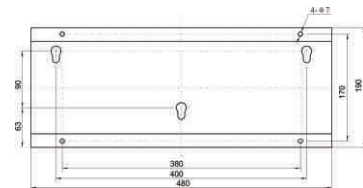

Standard Specification

| Model | GM8892 | GM8895 |
|--------------------------------|---|--|
| INDICATOR POWER | | |
| Power Supply | 90V ~ 260V AC 50Hz(or 60Hz)±2% | 90V ~ 260V AC 50Hz(or 60Hz)±2% |
| Power Consume | 20W | 40W |
| DISPLAY | | |
| Display | 6 digits, 7 segments, Ultra bright LED | 6 digits, 7 segments, Ultra bright LED |
| Digits Size | 2.5" | 5.0" |
| LED Indicators | 3 LED, Gross, Net, Motion | 3 LED, Gross, Net, Motion |
| Visible angle | 10 degree to 170 degree | 10 degree to 170 degree |
| ENVIRONMENTAL | | |
| Operating Temperature | -10°C to 40°C | -10°C to 40°C |
| Storage Temperature | -25°C to 70°C | -25°C to 70°C |
| Humidity | 90% R.H without dew | 90% R.H without dew |
| IP Level | IP65 | IP65 |
| MECHANICAL DATA | | |
| Dimensions with sun shelter | 582×228×200 (L×W×H) | 905×295×258 (L×W×H) |
| Dimensions without sun shelter | 578×226×76 (L×W×H) | 900×280×107 (L×W×H) |
| Weight | Approx. 8kgs | Approx. 16kgs |
| Certification | CE | CE |
| Enclosure | stainless steel | stainless steel |
| COMMUNICATION | | |
| Interface | RS485/RS232; Current Circle; Wireless(Optional) | |
| INDICATOR SUPPORTED | | |

AD-4321, AD-4323, TOLEDO&Fairbanks, R2500, UMC600, GSE50 serial, Rinstrum, WI-125, WI-127, DF1500

Dimensions

Unit:mm

GM8892

GM8895